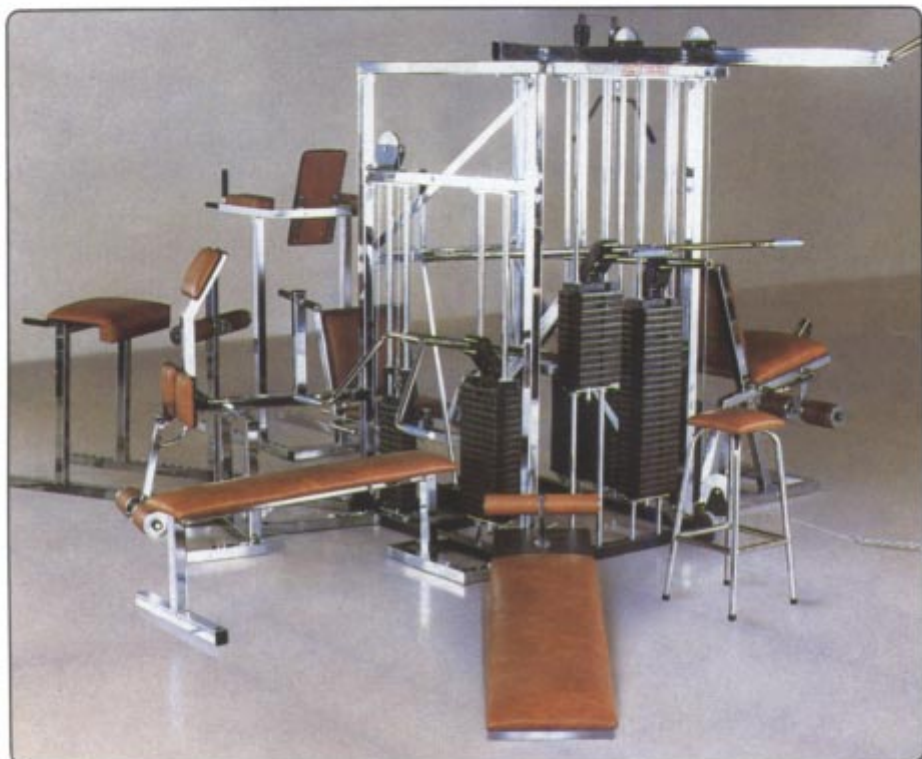

The **ULTIMATE Full body Exercise Machine**

weider "CIRCUIT 12" FLEX-TECH FITNESS CENTER

This new WEIDER peak performance variable resistance exercise machine will train your body with scientifically proven advances in product engineering and program design. The new **WEIDER CIRCUIT 12 FLEX-TECH FITNESS CENTER** can be used as the central multi-station machine in your gym or club, or it can be used as a single station unit.

12 stations are: shoulder press; chest press; leg press; leg extension/thigh extension; leg curl; latissimus pull; low pulley; chinning bar; adjustable roman chair/hyperextension; adjustable abdominal board; dipping bar; knee raise.

Created by Weider's engineering excellence for strength and conditioning. This carefully designed 12 multi-station gym outfit is solidly constructed of heavy-gauge solid steel and engineered for heavy-duty performance. Finished in beautiful chrome.

Write for your colour catalog to:

WEIDER SPORTS EQUIPMENT COMPANY LIMITED, (Dept. O.R.)

Weider Building, 2875 Bates Road, Montréal, Qué., Canada

H3S 1B7

Tel.: 514-731-3783

Telex: 05-827669 Weider Mtl.